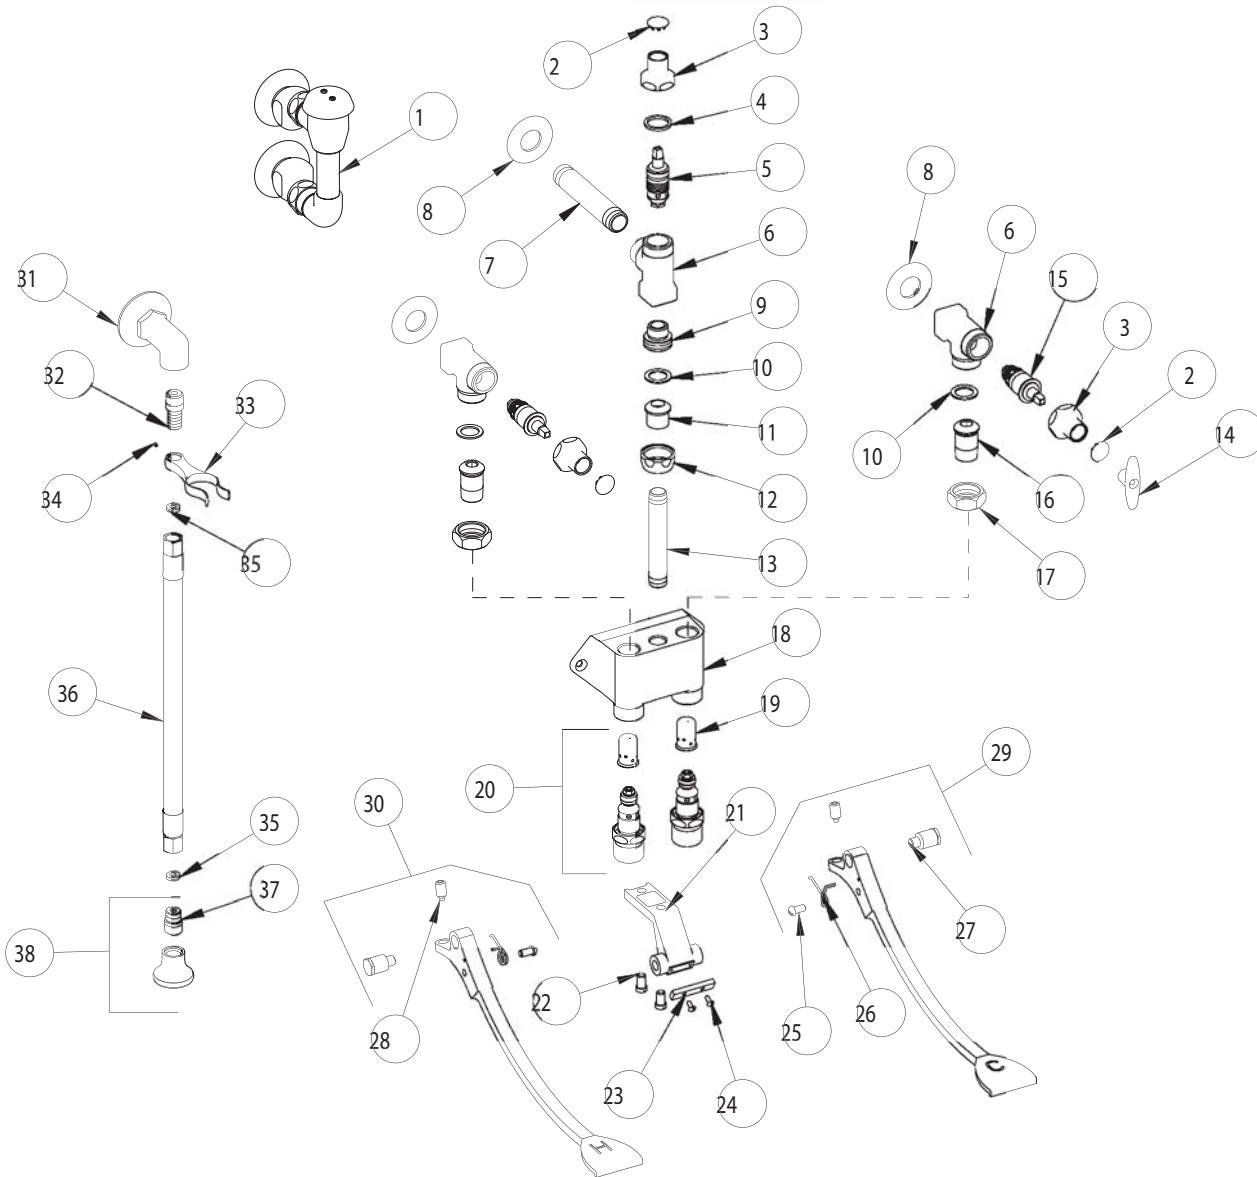

# PARTS LIST

BY:

SID

FINISH:

AS SPECIFIED

CHK'D:

DATE:

03-18-02

910-G

ITEM NO.	PART NO.	DESCRIPTION	ITEM NO.	PART NO.	DESCRIPTION
1	892-G	FOR PARTS SEE 892-G	21	834-013	PEDAL BRACKET
2	1-144	BUTTON	22	625-006	SCREW
3	1-246	LOOSE KEY CAP	23	834-012	PEDAL STOP
4	1-043	GASKET	24	76-008	SCREW
5	217-XMVCLH	LH SLO-COMP. METAL VOLUME CONTROL	25	173-032	SCREW
6	-----	VALVE BODY (NOT SOLD SEPARATELY)	26	834-011	RH PEDAL SPRING
7	528-020	NIPPLE	27	625-061	BOLT
8	417-019	FLANGE	28	745-025	SCREW
9	910-001	ADAPTER	29	834-107K	COLD PEDAL ASSEMBLY
10	698-002	GASKET	30	834-007K	HOT PEDAL ASSEMBLY
11	632-003	UNION TAILPIECE	31	777-033	ANGLE SHANK ASSEMBLY
12	1100-208	SPOUT NUT	32	777-031	HOSE ADAPTER
13	906-002	NIPPLE	33	777-028	FORK
14	293-006	TEE HANDLE	34	777-013	SET SCREW
15	217XTLH	SLO-COMPRESSION UNIT (LH)	35	739-051	GASKET
16	625-050	TAILPIECE	36	739-048K	HOSE ASSEMBLY
17	625-045	NUT	37	777-011	ADAPTER
18	-----	VALVE BODY (NOT SOLD SEPARATELY)	38	E21	FOR PARTS SEE E21 OUTLET
19	333-075	DASHPOT			
20	625X	FOR PARTS SEE 625X			